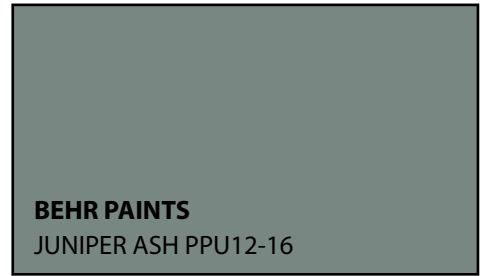

FRONT DOOR/GARAGE DOOR OPTION