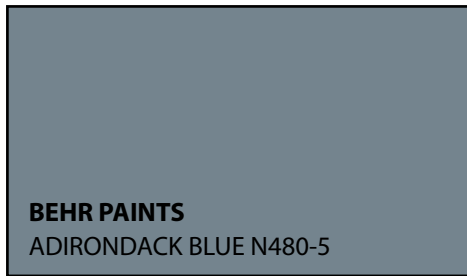

LANTANA PINES HOA

APPROVED EXTERIOR HOUSE PAINT COLORS PHASE 3

EXTERIOR PAINT COLORS OPTION 1

HOUSE BODY

TRIM/FRONT DOOR/GARAGE DOOR

FRONT DOOR/GARAGE DOOR OPTION

EXTERIOR PAINT COLORS OPTION 2

HOUSE BODY